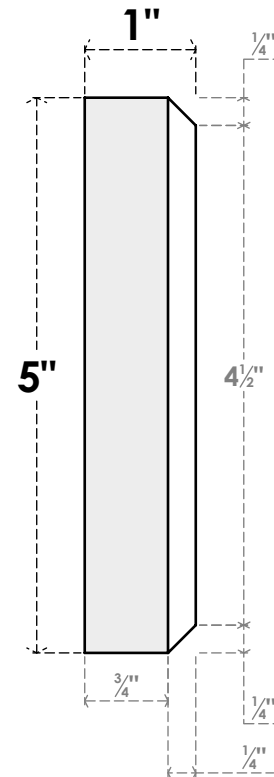

ROSP050X050X100SDG10

5"W X 5"H X 1"P STANDARD SEDGWICK FLOWER ROSETTE WITH BEVELED EDGE, ARCHITECTURAL GRADE PVC

FRONT

SIDE

EKENA MILLWORK
2300 WEST MAIN ST.
CLARKSVILLE, TX 75426
TOLL FREE: 866-607-0453
WWW.EKENAMILLWORK.COM

NOTES

1. INSTALLATION TO BE COMPLETED IN ACCORDANCE WITH MANUFACTURER'S SPECIFICATIONS.
2. DRAWING MAY NOT BE TO SCALE
3. THIS DRAWING IS INTENDED FOR DESIGN AND PLANNING PURPOSES ONLY.
4. ALL INFORMATION CONTAINED HEREIN WAS CURRENT AT THE TIME OF DEVELOPMENT BUT MUST BE REVIEWED AND APPROVED BY THE PRODUCT MANUFACTURER TO BE CONSIDERED ACCURATE.
5. ARCHITECTURAL GRADE PVC PRODUCTS ARE MADE FROM EXPANDED CELLULAR PVC AND COME NATURALLY WHITE BUT MAY BE PAINTED