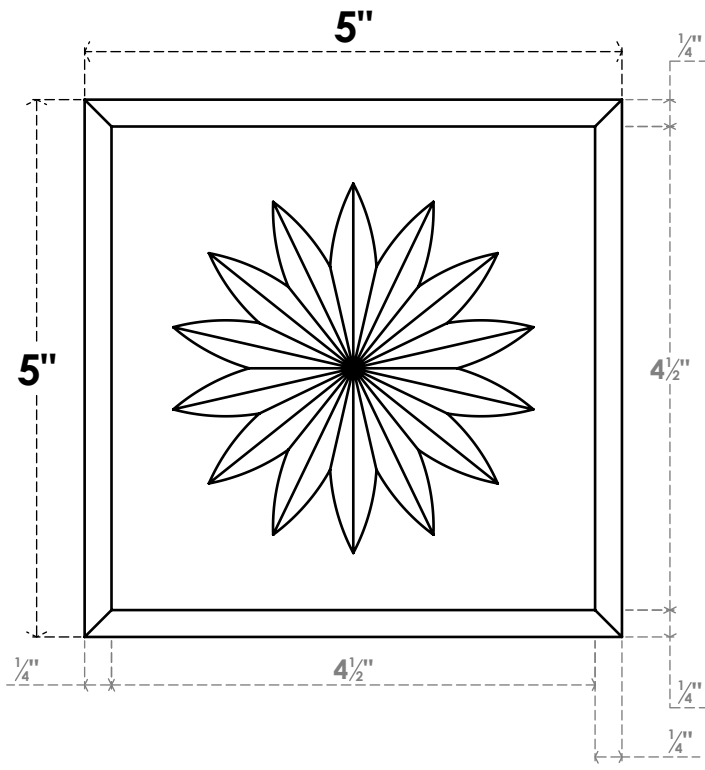

ROSP050X050X100SDG10

5"W X 5"H X 1"P STANDARD SEDGWICK FLOWER ROSETTE WITH BEVELED EDGE, ARCHITECTURAL GRADE PVC

FRONT

SIDE

EKENA MILLWORK
2300 WEST MAIN ST.
CLARKSVILLE, TX 75426
TOLL FREE: 866-607-0453
WWW.EKENAMILLWORK.COM